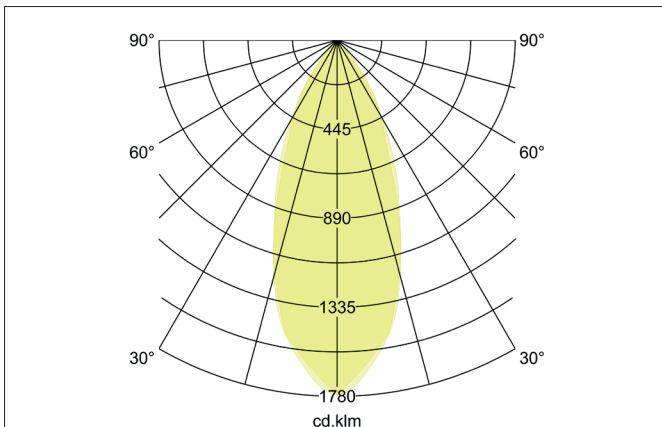

CALLIDA LED recessed downlight set, dim2warm, trailing-edge phase dimmable

Article no. 39116073

Tender
LED recessed downlight set, dim2warm, trailing-edge phase dimmable, Round. Toolless ceiling installation by installation springs. Ceiling cut-out Ø 74 mm, Installation depth 48 mm, Outer diameter 82 mm, Weight 0,297 kg, Reflector silver with rotationssymmetrical, deep, wide distributed light intensity. Cover plastic, transparent. Luminous flux 30 - 940 lm, Power 1 x 12 W, Light colour warm white to warm white, Correlated color temperature (CCT) 3.000 K - 1.800 K, Colour rendering index CRI > 90, Rated life time L70/B50 at 25 °C: 50.000 h, Housing material: Aluminium / Polycarbonate, Colour: white structure, Permissible ambient temperature (ta): -20 °C - +25 °C, Protection class (EN 61140): II, Degree of protection (DIN EN 60529): IP20. With electronic driver, Trailing-edge phase dimmable.

Product Benefits

- Recessed downlight in round design made of massive aluminum.
- Ceiling cutout 74 mm, outer diameter 82 mm, mounting depth 48 mm, luminous flux 930 lm, IP20.
- Recessed light emission for improved glare reduction.
- Complete set with dimmable converter (phase section).
- If the luminaire is dimmed, the colour temperature is reduced (dim2warm, 3000 K - 1800 K).

Lighting technology	
Colour temperature	3.000 K - 1.800 K
Light colour	white
Color Temperature 1	3,000 K
Color Temperature 2	1,800 K
Light output	Direct
Luminous flux	30 - 940 lm
Luminous flux 1	940 lm
Luminous flux 2	30 lm
System efficiency	78 lm/W
Colour rendering	CRI > 90
Reflector	Faceted
Reflector colour	silver
Beam angle	18°
Light sharing	Symmetric
Adjustable color temperature	Infinite control