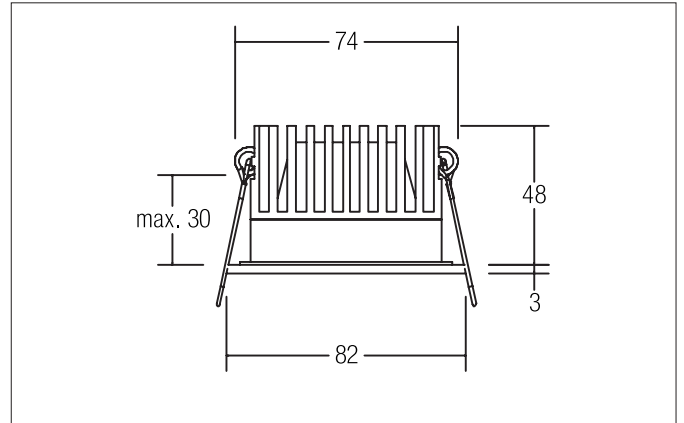

CALLIDA LED recessed downlight set, dim2warm, trailing-edge phase dimmable

Article no. 39116073

Tender
LED recessed downlight set, dim2warm, trailing-edge phase dimmable, Round. Toolless ceiling installation by installation springs. Ceiling cut-out Ø 74 mm, Installation depth 48 mm, Outer diameter 82 mm, Weight 0,297 kg, Reflector silver with rotationssymmetrical, deep, wide distributed light intensity. Cover plastic, transparent. Luminous flux 30 - 940 lm, Power 1 x 12 W, Light colour warm white to warm white, Correlated color temperature (CCT) 3.000 K - 1.800 K, Colour rendering index CRI > 90, Rated life time L70/B50 at 25 °C: 50.000 h, Housing material: Aluminium / Polycarbonate, Colour: white structure, Permissible ambient temperature (ta): -20 °C - +25 °C, Protection class (EN 61140): II, Degree of protection (DIN EN 60529): IP20. With electronic driver, Trailing-edge phase dimmable.

Product Benefits

- Recessed downlight in round design made of massive aluminum.
- Ceiling cutout 74 mm, outer diameter 82 mm, mounting depth 48 mm, luminous flux 930 lm, IP20.
- Recessed light emission for improved glare reduction.
- Complete set with dimmable converter (phase section).
- If the luminaire is dimmed, the colour temperature is reduced (dim2warm, 3000 K - 1800 K).

CALLIDA LED recessed downlight set, dim2warm, trailing-edge phase dimmable

Article no. 39116073

Article data	
Article no.	39116073
GTIN	4251433919568
Series name	CALLIDA
Short description	LED recessed downlight set, dim2warm, trailing-edge phase dimmable
Material	Aluminium / Polycarbonate
Colour	white structure
Type of surface	Structure
Shape	Round
Outer diameter	82 mm
Built-in diameter min.	73 mm
Built-in diameter max.	74 mm
Installation depth	48 mm
Hight	3 mm
Weight	0.297 kg
D licence plate	No
Conformance	CE, UKCA